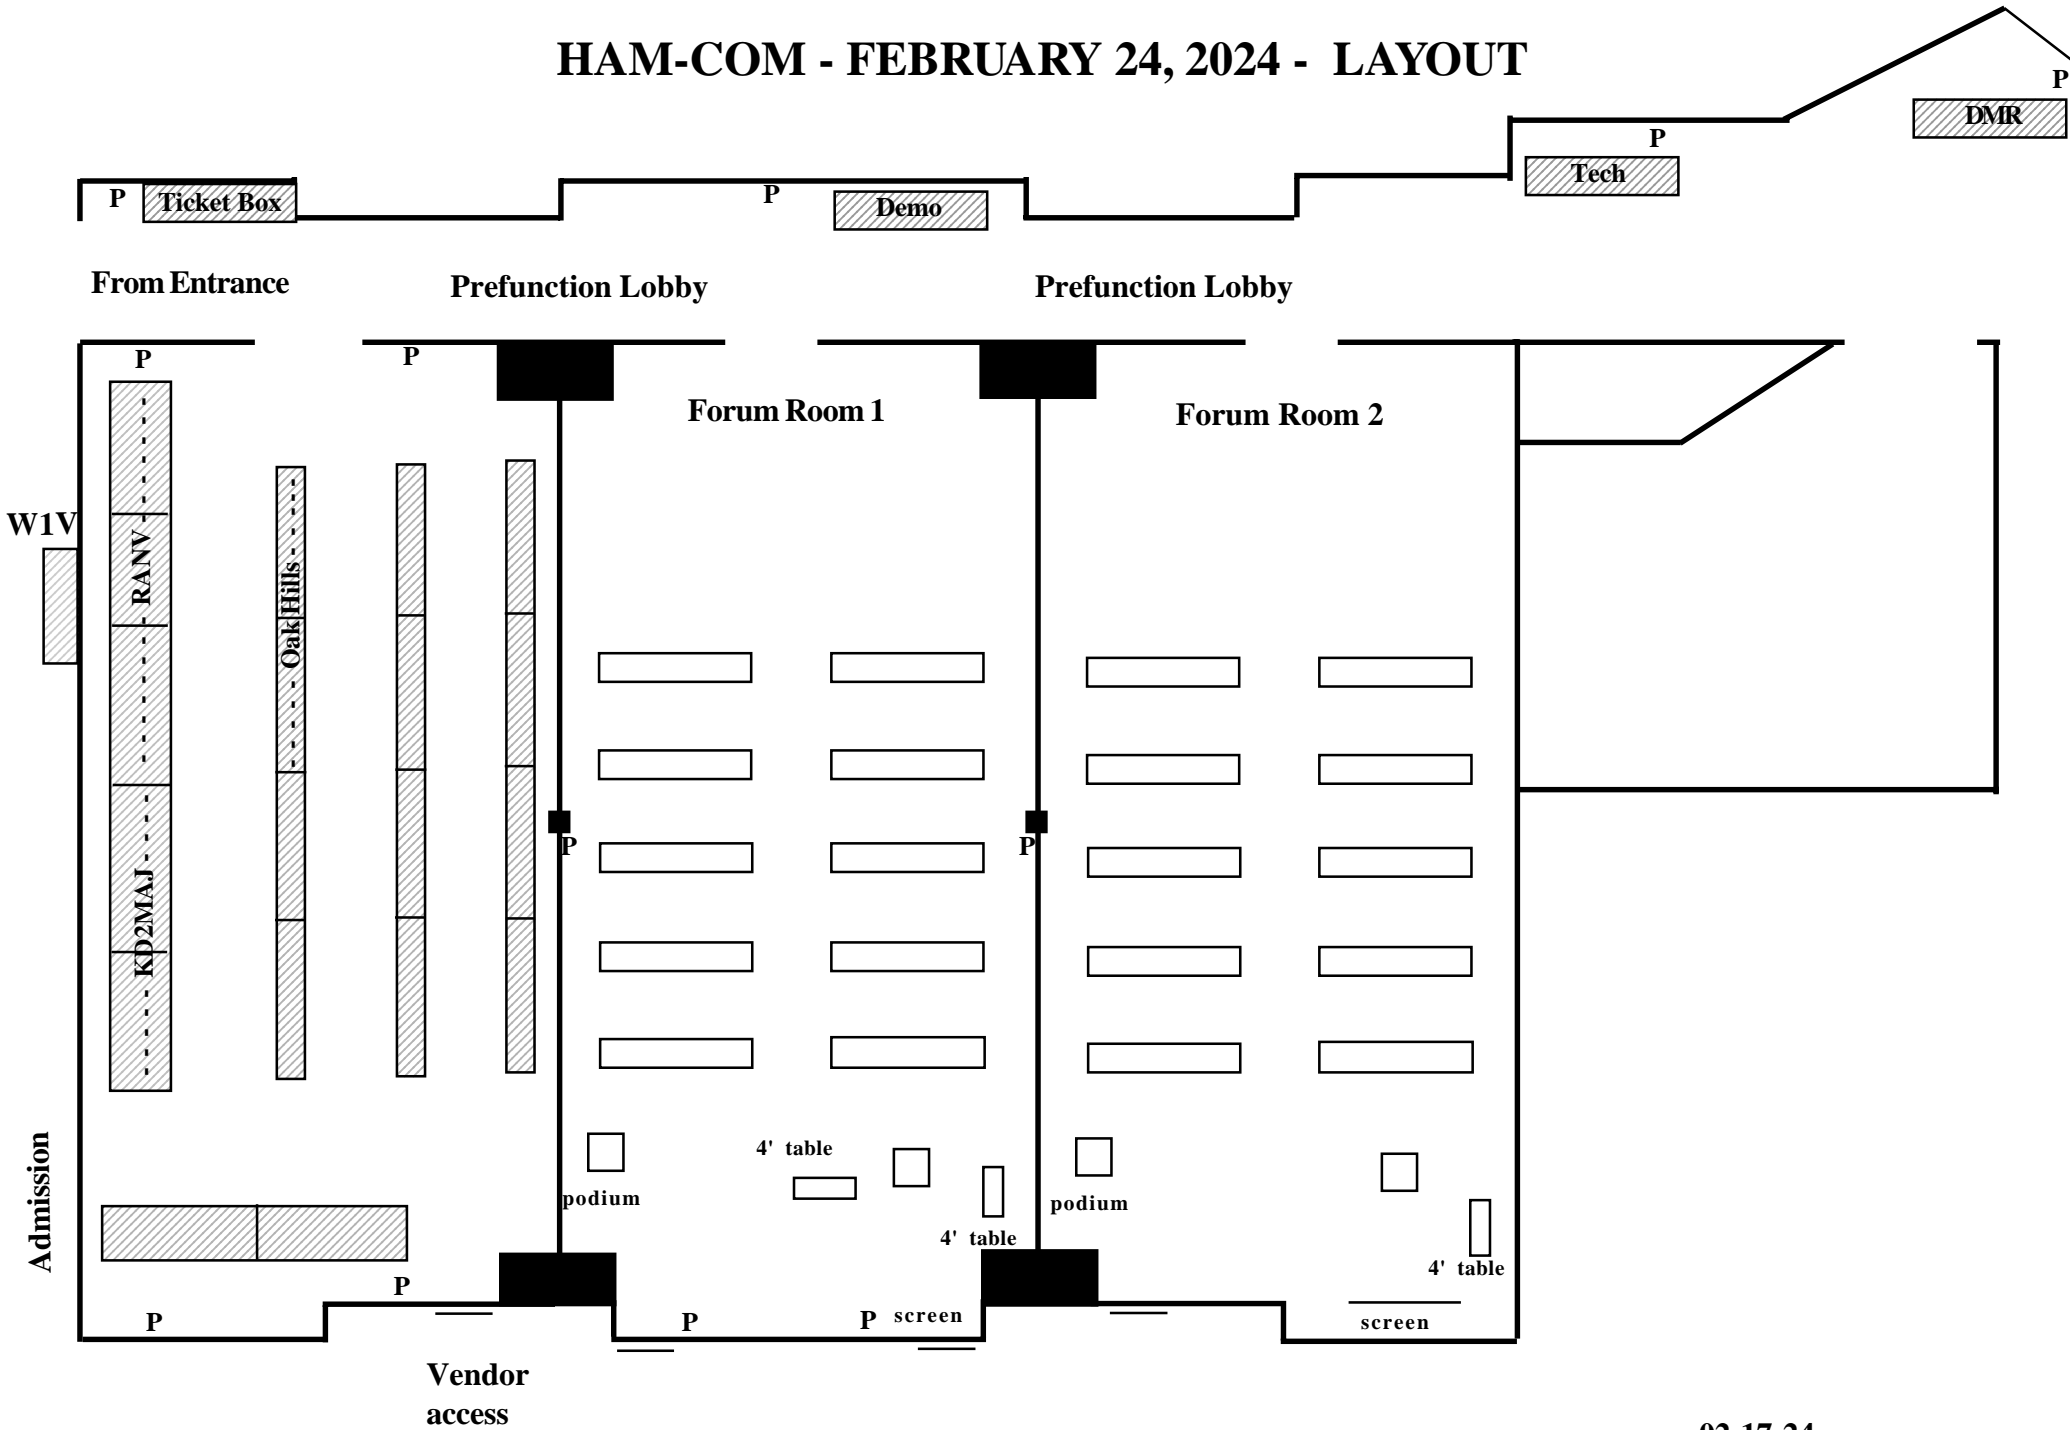

HAM-COM - FEBRUARY 24, 2024 - LAYOUT

P= Power Available

02-17-24